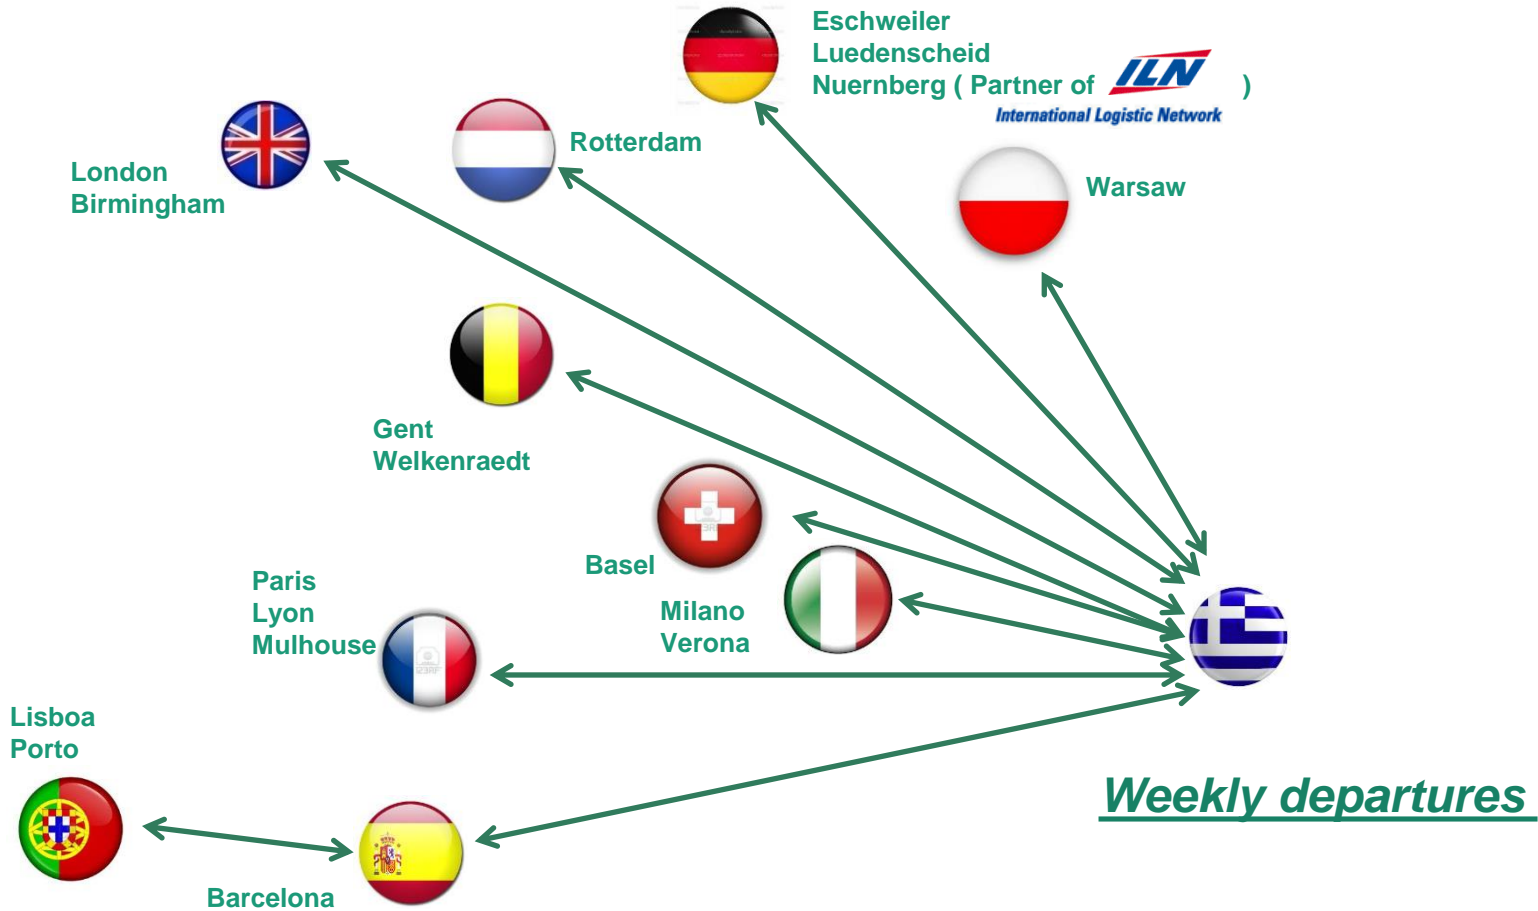

Member of Ziegler Group